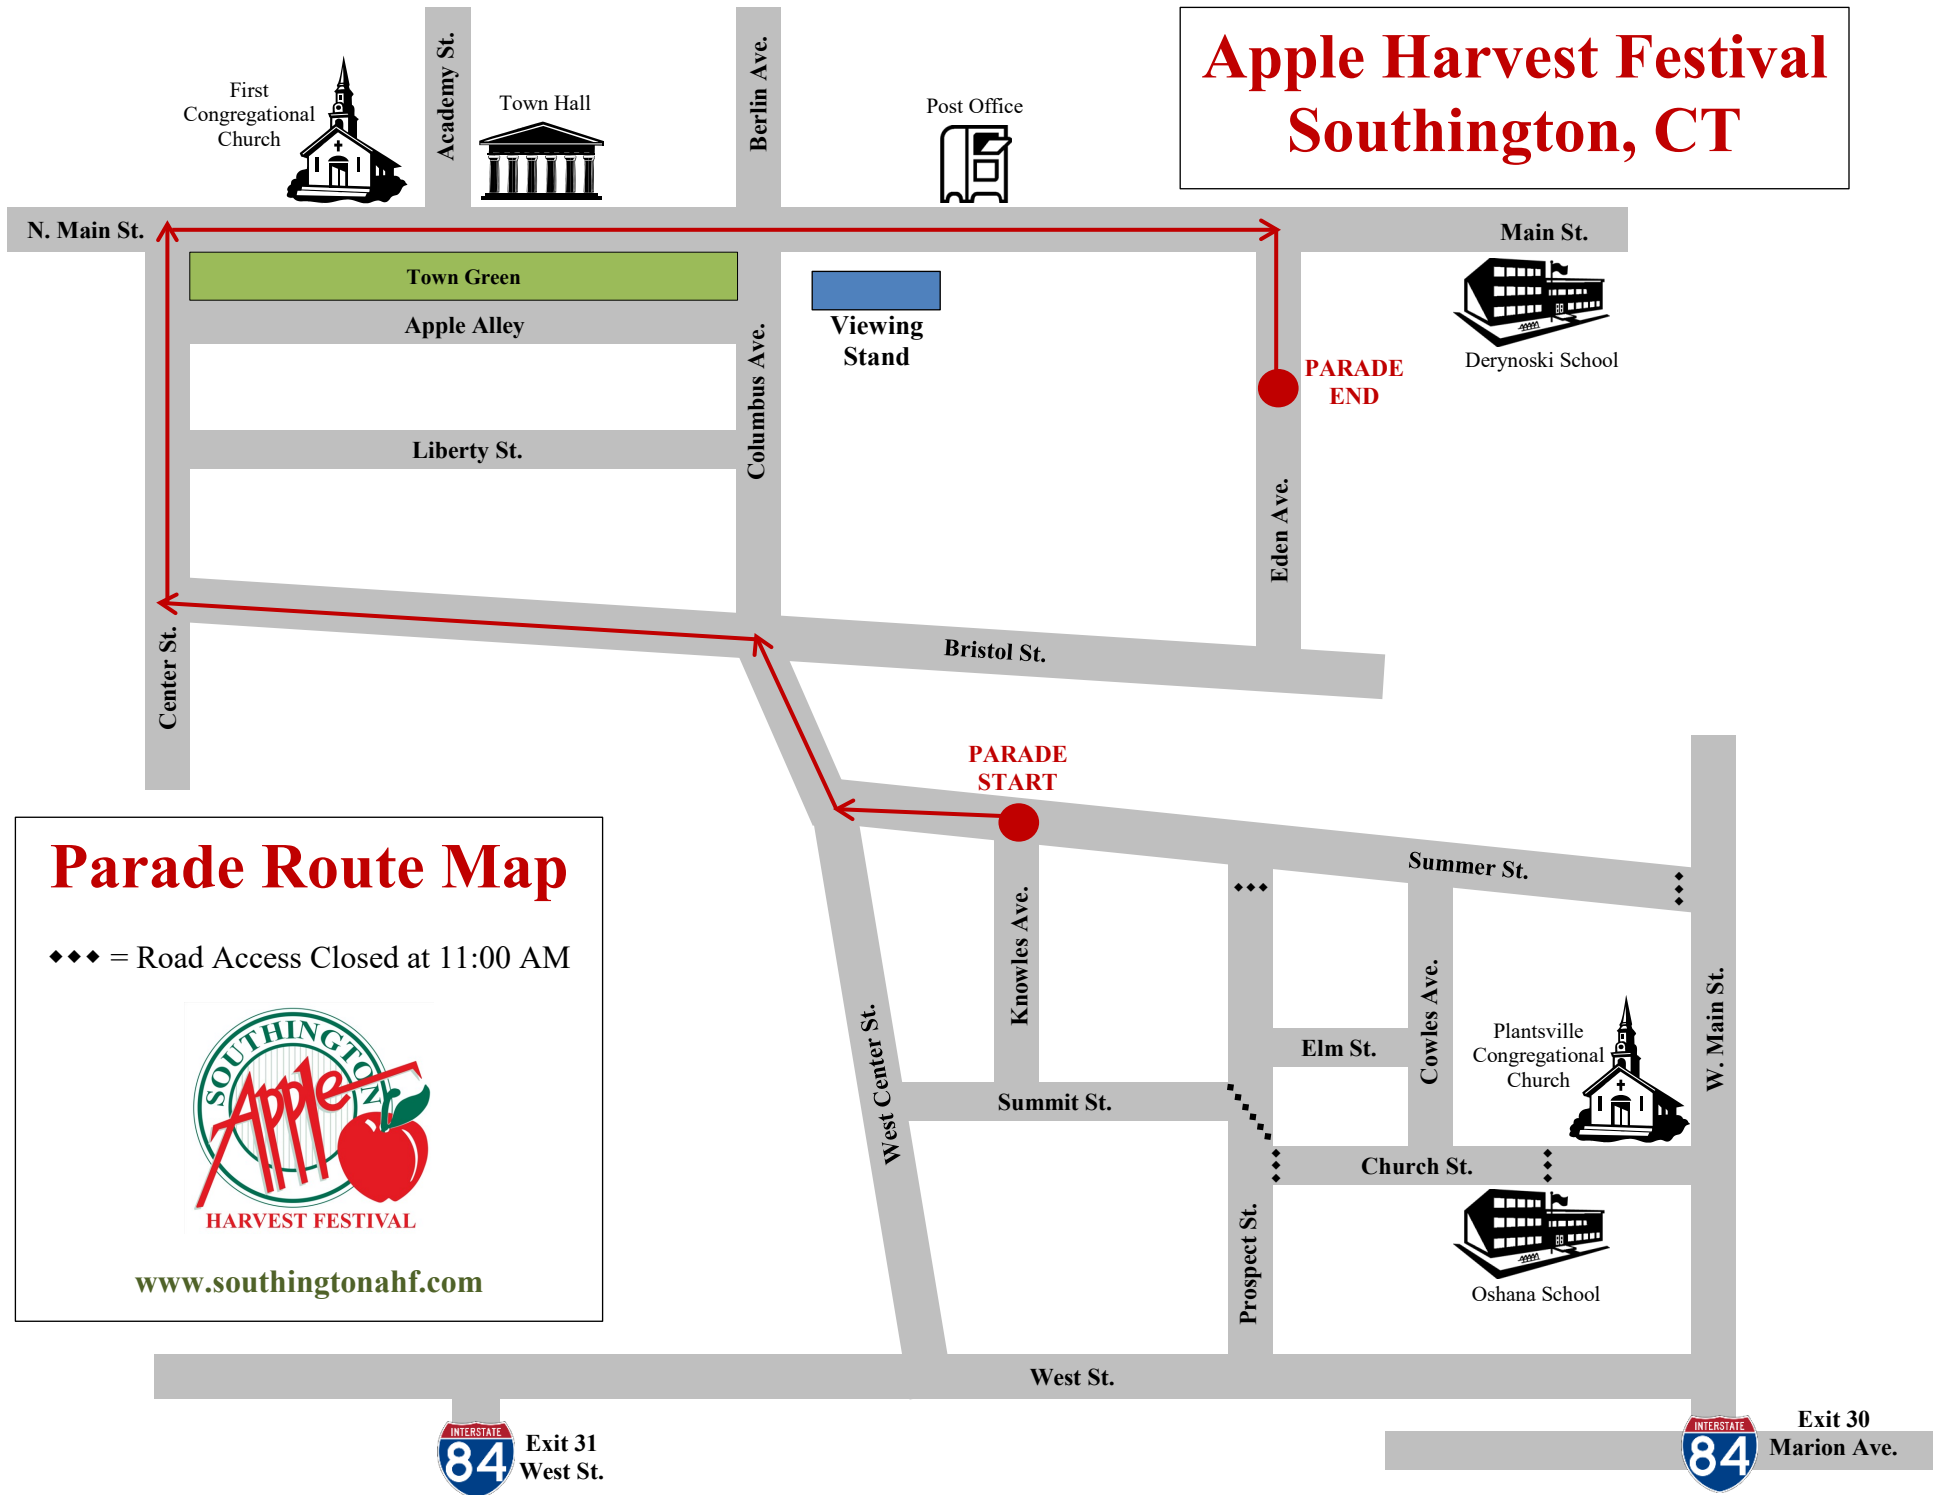

Apple Harvest Festival Southington, CT

Parade Route Map

◆◆◆ = Road Access Closed at 11:00 AM

www.southingtonahf.com