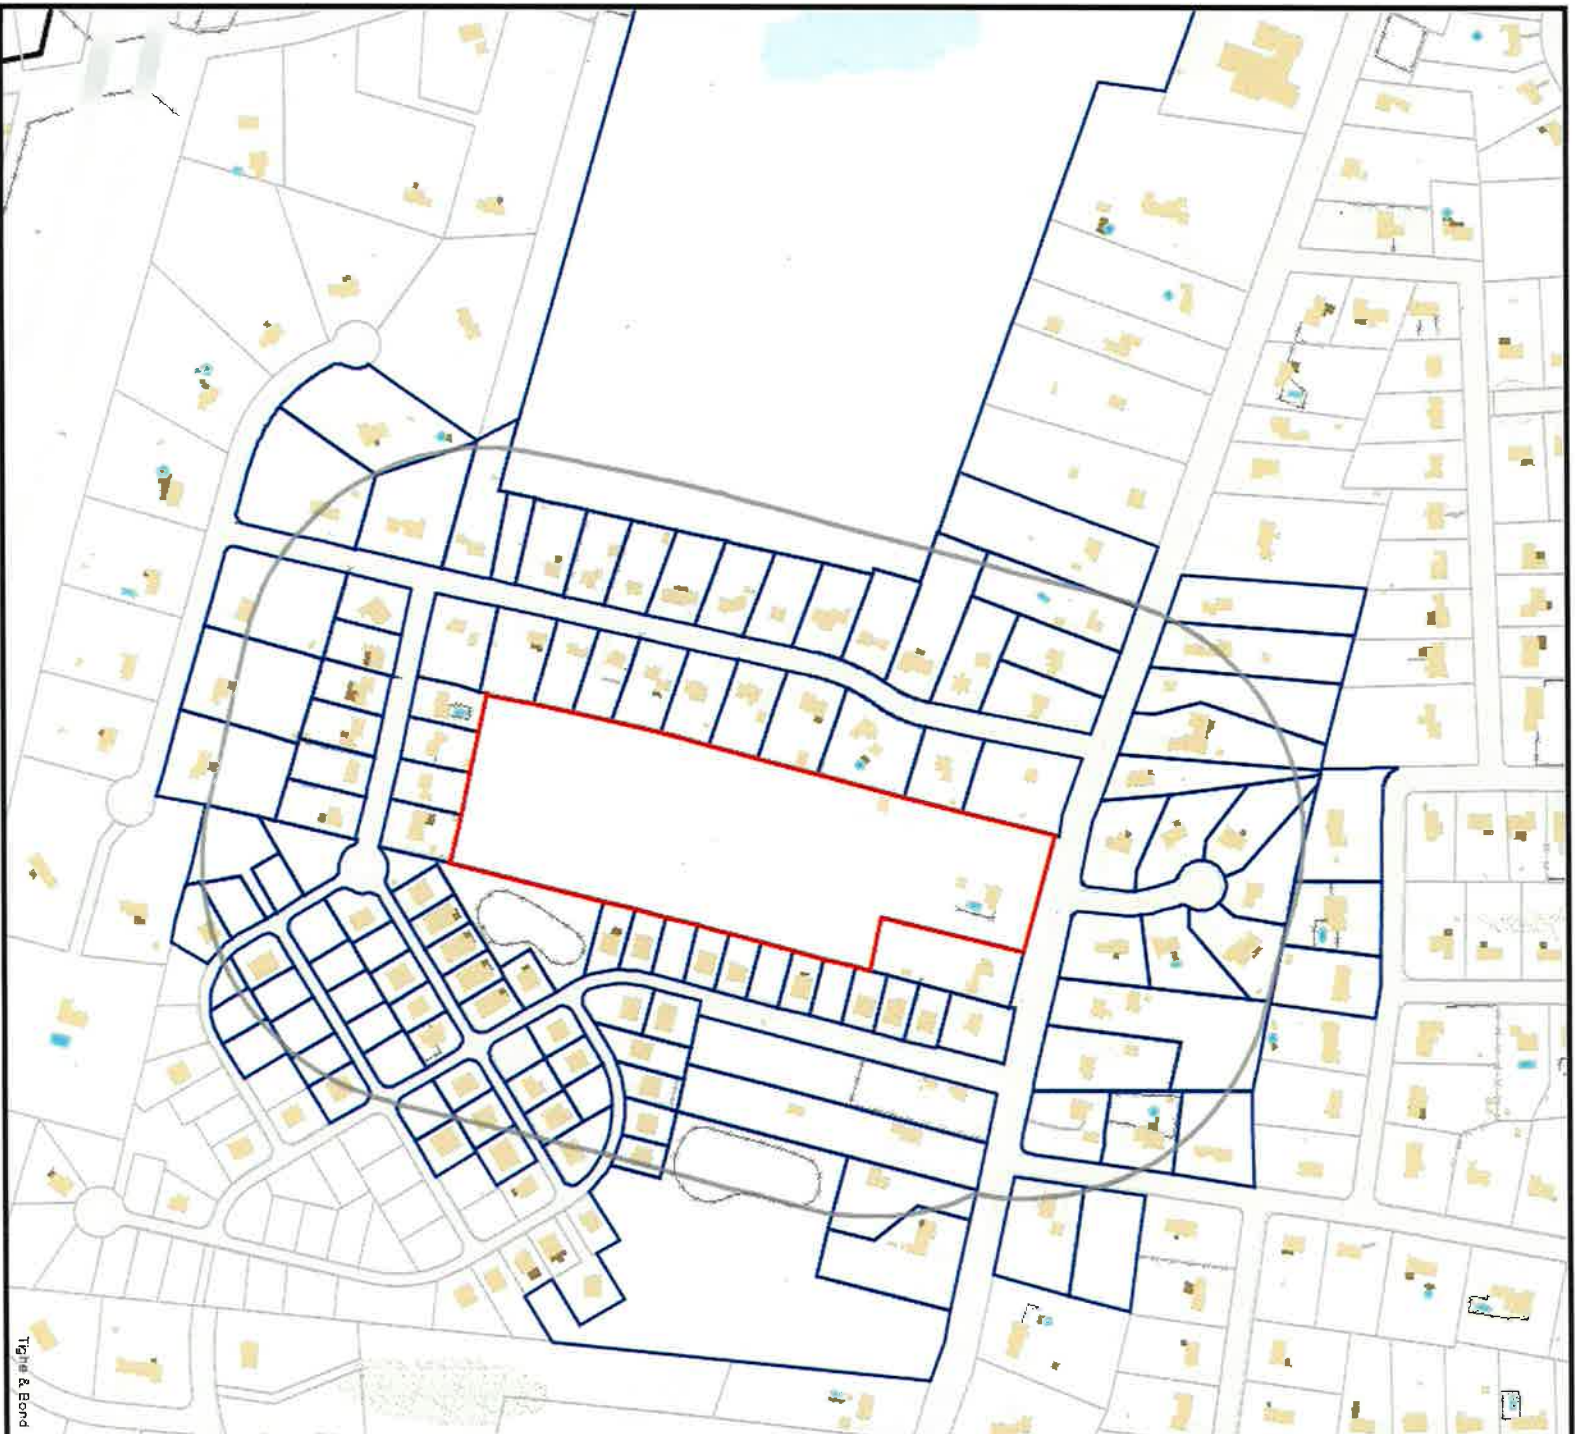

024130  
WOITOWITZ DOUGLAS F  
528 M & W RD  
SOUTHINGTON, CT 06489

Tyler & Bond

9/6/2022 11:07:42 AM

Scale: 1"=376'

Scale is approximate

The information depicted on this map is for planning purposes only.  
It is not adequate for legal boundary definition, regulatory  
interpretation, or parcel-level analyses.